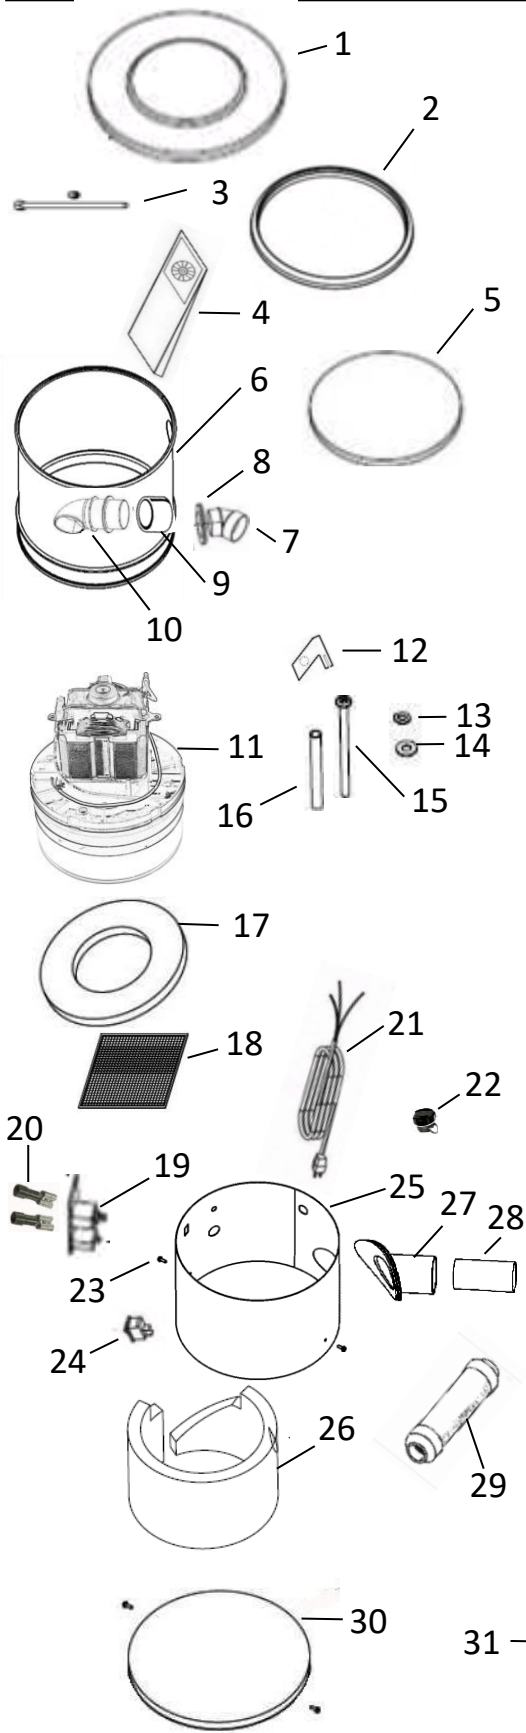

Central Vacuum Repair Parts List

Model – TCS4702

Part # - TCS4702

Central Vacuum Power Unit

Model TCS4702 / Part # TCS4702

Part #	Description
1.	30009-29 Cover
2.	GL12 Cover Gasket
3.	060077/060078 Hex Bolt (060078) with Nut (060077) (For Mounting Bracket)
4.	060180 Cutie Filter bag
5.	FID Foam disc filter
6.	30166-2995 Body Assembly
7.	020027BLK 45 Deg. Elbow –Black
8.	ITG Intake grommet
9.	020095-1 Coupling (Fits Inside Unit on 020027BLK)
10.	MBA Machine Bag Adaptor (attaches to coupling)
11.	Motor M122683
12.	060074-1 Claw hold down (3)
13.	060065 Lock Washer-Fits on to Motor Mount Bolt (3)
14.	060066 Flat Washer – Fits On To Motor Mount Bolt(3) After Lock Washer (060065) (3)
15.	060160 Bolt (3)
16.	060172 Motor Mount Spacer (3)
17.	GU56 Motor Gasket (2)
18.	MSS Motor Safety Screen
19.	MCB Control Module
20.	060008 Low Voltage Connector (2)
21.	MPC14 6 Ft. Power Cord
22.	MSR143 Strain Relief For Power Cord
23.	GHK2 Ground Hardware Kit
24.	MRS Switch Assembly
25.	30341H-29 Motor Housing Shroud Assembly
26.	060100 Quiet foam in shroud
27.	MEG Exhaust Port Grommet
28.	060000-4 6.5" PVC pipe
29.	020100-RDWHT-1 Muffler, white
30.	30054-29 Lid, Small Flat Top
31.	020363 Hardware Mounting Kit (Located in Pail) (Includes Items 32 to 40)
32.	MMB Mounting Bracket
33.	060166 #10 1.5 Inch Mounting Bracket Screws
34.	020091 Inlet Valve (Faceplate)
35.	090001 Reducer Bushing (Fits into 020093-1)
36.	020093-1 Fitting Sweep 90 Tee
37.	020165-1 Fitting, Spigot 90 Deg Sweep
38.	060180 Cutie Filter Bag (2)
39.	HC2 2 inch clamp
40.	070345 Operation manual